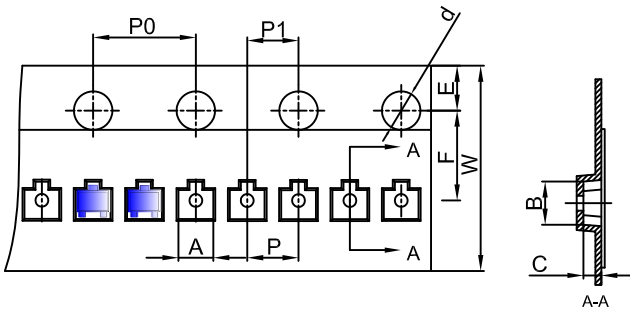

SOT-723 Embossed Carrier Tape

Dimensions are in millimeter										
Pkg type	A	B	C	d	E	F	P0	P	P1	W
SOT-723	1.33	1.45	0.61	Ø1.50	1.75	3.50	4.00	2.00	2.00	8.00

SOT-723 Tape Leader and Trailer